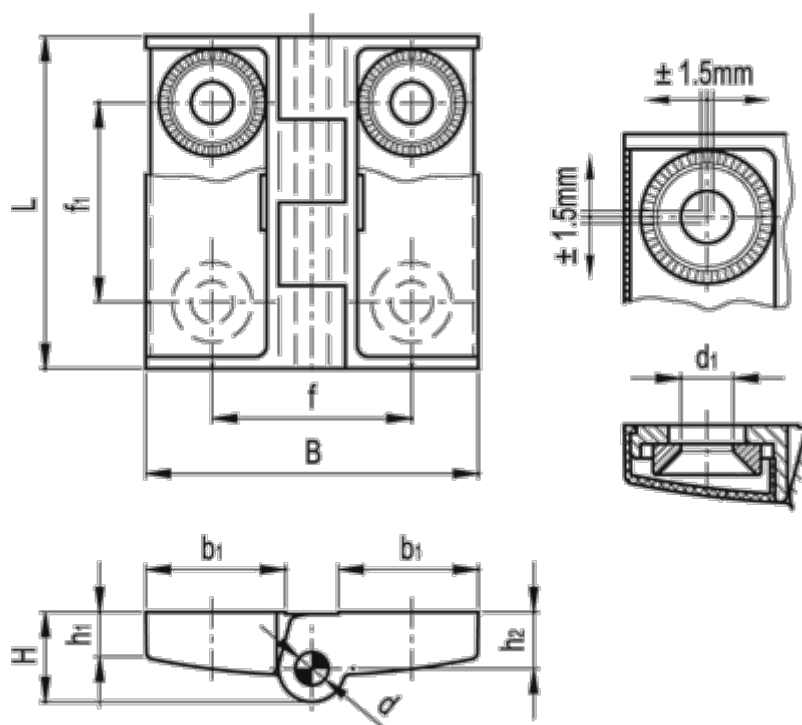

Article number: 2013376060  
Description: E+G Hinge  
GN 238-60-60-BJ-SR

## Measures

$B = 50$	$h_2 = 8.5$
$b_1 = 21$	$L = 50$
$d = 5$	
$d_1 = 6.3$	
$f = 30$	
$f_1 = 30$	
$H = 13.5$	
$h_1 = 7$	